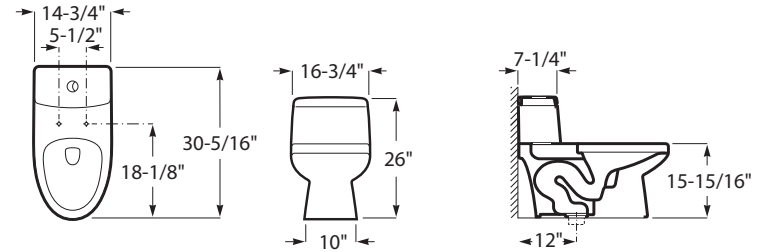

**FEATURES**

One-piece elongated toilet, 12" rough-in, exposed trap-way, single flush 1,28GPF

Back to wall

Cistern included

Fixing kit: Included

Flushing system: Siphonic

Installation type: Floorstanding

Outlet type: Vertical

P-Trap Set Out (mm): 305

Rim type: Closed

Seat and cover included

Shape: Elongated

Sustainable product

Warranty - Domestic Use (Year): 10

Water Inlet System: Bottom Inlet

Weight (Kg): 49.6

Weight (lbs): 109.35

**FLUX**

One-piece elongated toilet, 12" rough-in, single flush

**TECHNICAL DRAWINGS**