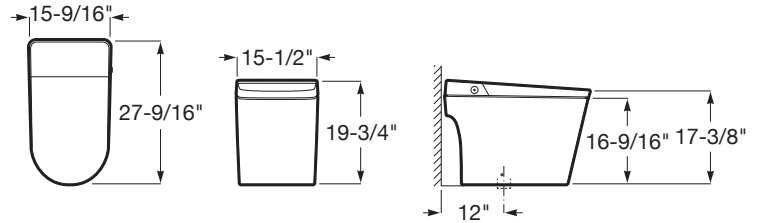

IKON

One-piece elongated Smart Toilet, 12" rough-in,
single flush 1.28 GPF

TECHNICAL DRAWINGS

FEATURES

One-piece elongated Smart Toilet, 12" rough-in. Single flush 1,28 GPF

Air temperature control
Anal cleaning
Antibacterial material
Automatic cistern flush
Automatic closing
Automatic opening
Cleaning function
Control panel: Remote control
Courtesy light
Deodorizing function
Drying function
Energy saving mode
Fixing kit: Included
Flushing system: Siphonic
Heatable seat
Hot water cleaning
Installation type: Floorstanding
LED light modes: Night mode
Nozzle position adjustment
Nozzle positions: 5
Number of nozzles: 1
Oscillating cleaning
Outlet type: Vertical
P-Trap Set Out (mm): 305
Perineal cleaning
Personalised programmes
Power Supply (Hz): 50
Power Supply (V): 110
Power Wattage (Watts): 1170
Protection class (IPX4)
Pulsating cleaning
Remote control wall support included
Rim type: Rimless
Roca Rimless®
Seat temperature control
Self-cleaning nozzle
Shape: Elongated
SoftClose
SoftClose system
User detection
Warranty - Domestic Use (Year): 3
Water inlet position: Back inlet