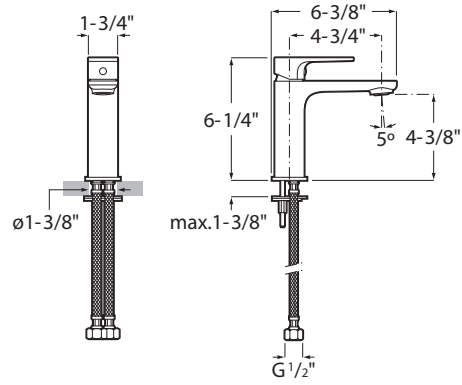

ELEMENTAL

Single-handle bathroom sink faucet, 1.2 gpm

TECHNICAL DRAWINGS

FEATURES

Single-handle bathroom sink faucet. 1.2 gpm at 60 PSI

- Application place: Basin
- Faucet type: Single-lever
- Faucet type: Single-lever
- Handle position: Top
- Installation type: Deck-mounted
- Number of bodies: 1 body
- Sustainable product
- WarrantyDomesticUse: 10
- Waste type: Waste not included
- Water and energy saving